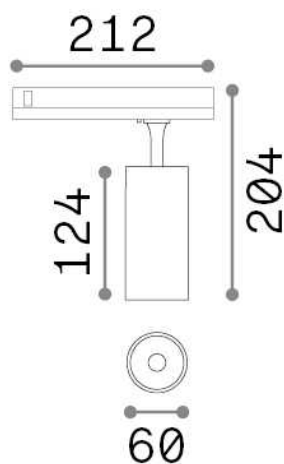

## Technical - Spotlights and Tracks

<b>Ean</b>	8021696302553
<b>Item</b>	FOX 15W CRI90 3000K 1-10V BK
<b>Installation</b>	Spotlights and Tracks
<b>Guarantee</b>	5 years
<b>Gross weight</b>	0.68 kg
<b>Volume</b>	0.0042 m <sup>3</sup>

## Technical info

<b>Net weight</b>	0.56 kg
<b>Insulation class</b>	II
<b>Protection index</b>	IP20
<b>Compliance</b>	CE
<b>Operating temperature</b>	0° ~ +40 °C
<b>Dimmer</b>	1, 1-10V
<b>Power output</b>	220-240 V AC 50/60 Hz
<b>Power supply</b>	In-built, included NO, electronic
<b>Adjustability</b>	vert. 0°-90° , orizz. 0°-355°
<b>Accessories not included</b>	Link 1-10V/DALI profile