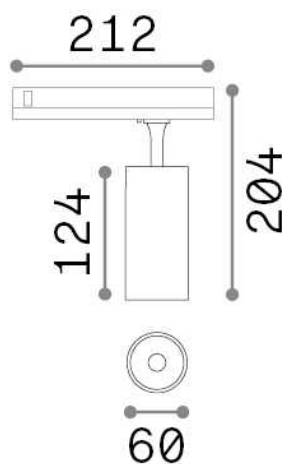

General info

Technical - Spotlights and Tracks

Ean	8021696302560
Item	FOX 15W CRI90 3000K 1-10V WH
Installation	Spotlights and Tracks
Guarantee	5 years
Gross weight	0.68 kg
Volume	0.0042 m ³

Technical info

Net weight	0.56 kg
Insulation class	II
Protection index	IP20
Compliance	CE
Operating temperature	0° ~ +40 °C
Dimmer	1, 1-10V
Power output	220-240 V AC 50/60 Hz
Power supply	In-built, included NO, electronic
Adjustability	vert. 0°-90° , orizz. 0°-355°
Accessories not included	Link 1-10V/DALI profile