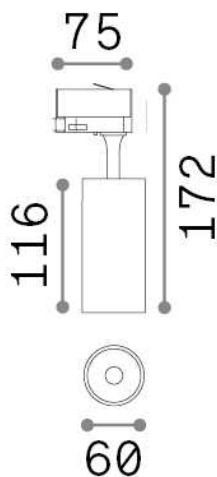

General info

Technical - Spotlights and Tracks

Ean	8021696285375
Item	FOX 15W CRI90 3000K ON-OFF BK
Installation	Spotlights and Tracks
Guarantee	5 years
Gross weight	0.48 kg
Volume	0.001848 m ³

Technical info

Net weight	0.38 kg
Insulation class	I
Protection index	IP20
Compliance	CE
Operating temperature	0° ~ +40 °C
Dimmer	NO, On-Off
Power output	220-240 V AC 50/60 Hz
Power supply	In-built, included Replaceable (by qualified operators only), electronic
Adjustability	vert. 0°-90° , orizz. 0°-355°
Accessories not included	Single connection on-off, Link on-off profile

Source info

Integrated source	Integrated LED module
Replaceable source	Replaceable (by qualified operators only)
Power	15 W
Emission	Direct
Max consumption	max 15,00 W
Features LED	LED COB BRIDGELUX
CCT LED	3000 K
Duration LED (t. 25°c)	30000 h
CRI	> 90
SDCM	3
Light beam	41°
Light beam flux	1550 lm
Useful light flux	1250 lm
Photobiological risk	1