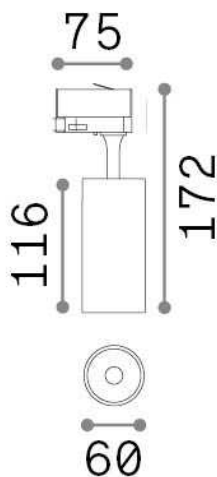

General info

Technical - Spotlights and Tracks

Ean	8021696322360
Item	FOX 15W CRI90 4000K ON-OFF WH
Installation	Spotlights and Tracks
Guarantee	5 years
Gross weight	0.48 kg
Volume	0.001848 m ³

Technical info

Net weight	0.38 kg
Insulation class	I
Protection index	IP20
Compliance	CE
Operating temperature	0° ~ +40 °C
Dimmer	NO, On-Off
Power output	220-240 V AC 50/60 Hz
Power supply	In-built, included Replaceable (by qualified operators only), electronic
Adjustability	vert. 0°-90° , orizz. 0°-355°
Accessories not included	Single connection on-off, Link on-off profile

Source info

Integrated source	Integrated LED module
Replaceable source	Replaceable (by qualified operators only)
Power	15 W
Emission	Direct
Max consumption	max 15,00 W
Features LED	LED COB BRIDGELUX
CCT LED	4000 K
Duration LED (t. 25°c)	30000 h
CRI	> 90
SDCM	3
Light beam	41°
Light beam flux	1600 lm
Useful light flux	1330 lm