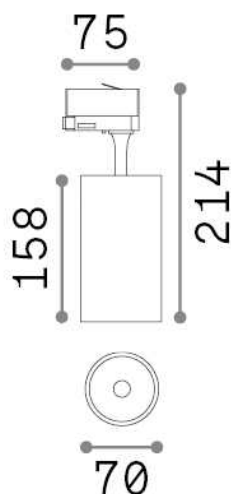

General info

Technical - Spotlights and Tracks

Ean	8021696283944
Item	FOX 25W CRI80 3000K ON-OFF GD
Installation	Spotlights and Tracks
Guarantee	5 years
Gross weight	0.64 kg
Volume	0.002688 m ³

Technical info

Net weight	0.54 kg
Insulation class	I
Protection index	IP20
Compliance	CE
Operating temperature	0° ~ +40 °C
Dimmer	NO, On-Off
Power output	220-240 V AC 50/60 Hz
Power supply	In-built, included Replaceable (by qualified operators only), electronic
Adjustability	vert. 0°-90° , orizz. 0°-355°
Accessories not included	Single connection on-off, Link on-off profile

Source info

Integrated source	Integrated LED module
Replaceable source	Replaceable (by qualified operators only)
Power	25 W
Emission	Direct
Max consumption	max 25,00 W
Features LED	LED COB BRIDGELUX
CCT LED	3000 K
Duration LED (t. 25°c)	30000 h
CRI	> 80
SDCM	3
Light beam	35°
Light beam flux	2950 lm
Useful light flux	2420 lm
Photobiological risk	1