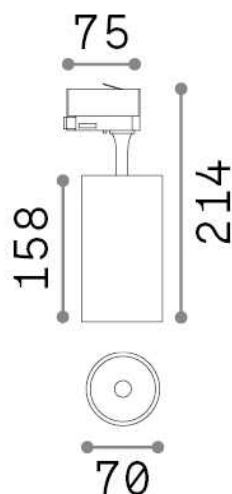

General info

Technical - Spotlights and Tracks

Ean	8021696250458
Item	FOX 25W CRI80 3000K ON-OFF WH
Installation	Spotlights and Tracks
Guarantee	5 years
Gross weight	0.64 kg
Volume	0.002688 m ³

Technical info

Net weight	0.54 kg
Insulation class	I
Protection index	IP20
Compliance	CE
Operating temperature	0° ~ +40 °C
Dimmer	NO, On-Off
Power output	220-240 V AC 50/60 Hz
Power supply	In-built, included Replaceable (by qualified operators only), electronic
Adjustability	vert. 0°-90° , orizz. 0°-355°
Accessories not included	Single connection on-off, Link on-off profile

Source info

Integrated source	Integrated LED module
Replaceable source	Replaceable (by qualified operators only)
Power	25 W
Emission	Direct
Max consumption	max 25,00 W
Features LED	LED COB BRIDGELUX
CCT LED	3000 K
Duration LED (t. 25°c)	30000 h
CRI	> 80
SDCM	3
Light beam	35°
Light beam flux	2950 lm
Useful light flux	2420 lm
Photobiological risk	1