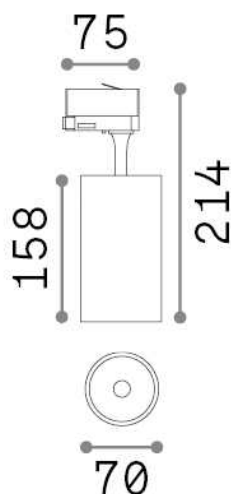

General info

Technical - Spotlights and Tracks

Ean	8021696267791
Item	FOX 25W CRI80 4000K ON-OFF BK
Installation	Spotlights and Tracks
Guarantee	5 years
Gross weight	0.64 kg
Volume	0.002688 m ³

Technical info

Net weight	0.54 kg
Insulation class	I
Protection index	IP20
Compliance	CE
Operating temperature	0° ~ +40 °C
Dimmer	NO, On-Off
Power output	220-240 V AC 50/60 Hz
Power supply	In-built, included Replaceable (by qualified operators only), electronic
Adjustability	vert. 0°-90° , orizz. 0°-355°
Accessories not included	Single connection on-off, Link on-off profile

Source info

Integrated source	Integrated LED module
Replaceable source	Replaceable (by qualified operators only)
Power	25 W
Emission	Direct
Max consumption	max 25,00 W
Features LED	LED COB BRIDGELUX
CCT LED	4000 K
Duration LED (t. 25°c)	30000 h
CRI	> 80
SDCM	3
Light beam	35°
Light beam flux	3050 lm
Useful light flux	2500 lm
Photobiological risk	1