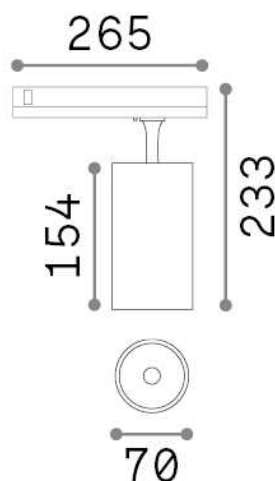

General info

Technical - Spotlights and Tracks

Ean	8021696302591
Item	FOX 25W CRI90 3000K 1-10V BK
Installation	Spotlights and Tracks
Guarantee	5 years
Gross weight	0.81 kg
Volume	0.004995 m ³

Technical info

Net weight	0.71 kg
Insulation class	II
Protection index	IP20
Compliance	CE
Operating temperature	0° ~ +40 °C
Dimmer	1, 1-10V
Power output	220-240 V AC 50/60 Hz
Power supply	In-built, included NO, electronic
Adjustability	vert. 0°-90° , orizz. 0°-355°
Accessories not included	Link 1-10V/DALI profile

Source info

Integrated source	Integrated LED module
Replaceable source	Replaceable (by qualified operators only)
Power	25 W
Emission	Direct
Max consumption	max 25,00 W
Features LED	LED COB BRIDGELUX
CCT LED	3000 K
Duration LED (t. 25°c)	30000 h
CRI	> 90
SDCM	3
Light beam	35°
Light beam flux	2550 lm
Useful light flux	2090 lm
Photobiological risk	1
Standby power	< 0.50 W