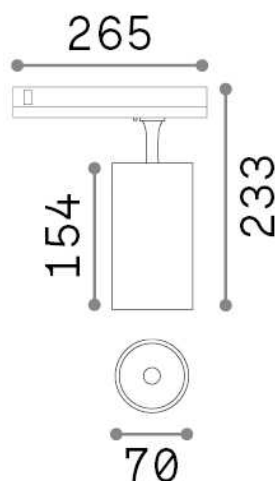

General info

Technical - Spotlights and Tracks

Ean	8021696302607
Item	FOX 25W CRI90 3000K 1-10V WH
Installation	Spotlights and Tracks
Guarantee	5 years
Gross weight	0.81 kg
Volume	0.004995 m ³

Technical info

Net weight	0.71 kg
Insulation class	II
Protection index	IP20
Compliance	CE
Operating temperature	0° ~ +40 °C
Dimmer	1, 1-10V
Power output	220-240 V AC 50/60 Hz
Power supply	In-built, included NO, electronic
Adjustability	vert. 0°-90° , orizz. 0°-355°
Accessories not included	Link 1-10V/DALI profile

Source info

Integrated source	Integrated LED module
Replaceable source	Replaceable (by qualified operators only)
Power	25 W
Emission	Direct
Max consumption	max 25,00 W
Features LED	LED COB BRIDGELUX
CCT LED	3000 K
Duration LED (t. 25°c)	30000 h
CRI	> 90
SDCM	3
Light beam	35°
Light beam flux	2550 lm
Useful light flux	2090 lm
Photobiological risk	1
Standby power	< 0.50 W