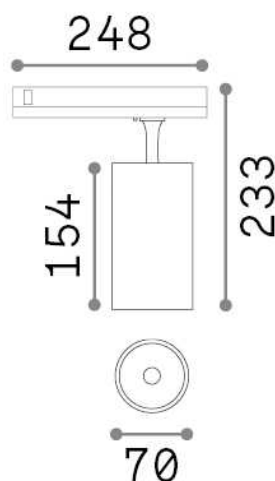

General info

Technical - Spotlights and Tracks

Ean	8021696302621
Item	FOX 25W CRI90 3000K DALI WH
Installation	Spotlights and Tracks
Guarantee	5 years
Gross weight	0.81 kg
Volume	0.004995 m ³

Technical info

Net weight	0.71 kg
Insulation class	II
Protection index	IP20
Compliance	CE
Operating temperature	0° ~ +40 °C
Dimmer	1, DALI
Power output	220-240 V AC 50/60 Hz
Power supply	In-built, included NO, electronic
Adjustability	vert. 0°-90° , orizz. 0°-355°
Accessories not included	Link 1-10V/DALI profile

Source info

Integrated source	Integrated LED module
Replaceable source	Replaceable (by qualified operators only)
Power	25 W
Emission	Direct
Max consumption	max 25,00 W
Features LED	LED COB BRIDGELUX
CCT LED	3000 K
Duration LED (t. 25°c)	30000 h
CRI	> 90
SDCM	3
Light beam	35°
Light beam flux	2550 lm
Useful light flux	2090 lm
Photobiological risk	1
Standby power	< 0.50 W