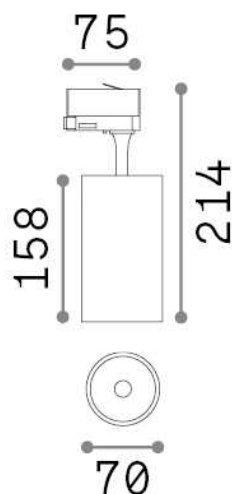

General info

Technical - Spotlights and Tracks

Ean	8021696285405
Item	FOX 25W CRI90 3000K ON-OFF WH
Installation	Spotlights and Tracks
Guarantee	5 years
Gross weight	0.64 kg
Volume	0.002688 m ³

Technical info

Net weight	0.54 kg
Insulation class	I
Protection index	IP20
Compliance	CE
Operating temperature	0° ~ +40 °C
Dimmer	NO, On-Off
Power output	220-240 V AC 50/60 Hz
Power supply	In-built, included Replaceable (by qualified operators only), electronic
Adjustability	vert. 0°-90° , orizz. 0°-355°
Accessories not included	Single connection on-off, Link on-off profile

Source info

Integrated source	Integrated LED module
Replaceable source	Replaceable (by qualified operators only)
Power	25 W
Emission	Direct
Max consumption	max 25,00 W
Features LED	LED COB BRIDGELUX
CCT LED	3000 K
Duration LED (t. 25°c)	30000 h
CRI	> 90
SDCM	3
Light beam	35°
Light beam flux	2550 lm
Useful light flux	2090 lm
Photobiological risk	1