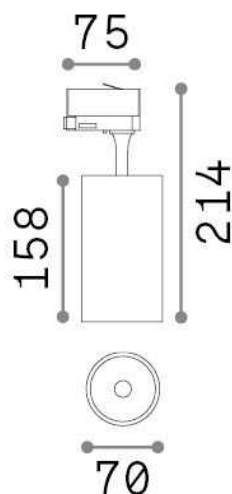

General info

Technical - Spotlights and Tracks

Ean	8021696322391
Item	FOX 25W CRI90 4000K ON-OFF WH
Installation	Spotlights and Tracks
Guarantee	5 years
Gross weight	0.64 kg
Volume	0.002688 m ³

Technical info

Net weight	0.54 kg
Insulation class	I
Protection index	IP20
Compliance	CE
Operating temperature	0° ~ +40 °C
Dimmer	NO, On-Off
Power output	220-240 V AC 50/60 Hz
Power supply	In-built, included Replaceable (by qualified operators only), electronic
Adjustability	vert. 0°-90° , orizz. 0°-355°
Accessories not included	Single connection on-off, Link on-off profile

Source info

Integrated source	Integrated LED module
Replaceable source	Replaceable (by qualified operators only)
Power	25 W
Emission	Direct
Max consumption	max 25,00 W
Features LED	LED COB BRIDGELUX
CCT LED	4000 K
Duration LED (t. 25°c)	30000 h
CRI	> 90
SDCM	3
Light beam	35°
Light beam flux	2700 lm
Useful light flux	2220 lm