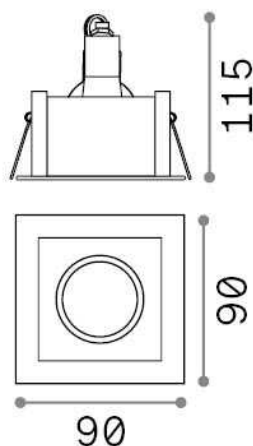

General info

Technical - Recessed lights

Ean	8021696083223
Item	FUNKY FI ALLUMINIO
Installation	Recessed lights
Guarantee	5 years
Gross weight	0.35 kg
Volume	0.0006 m ³

Technical info

Net weight	0.3 kg
Insulation class	II
Protection index	IP20
Compliance	CE
Operating temperature	0° ~ +40 °C
Dimmer	Determined by the light bulb
Power output	220-240 V AC
Power supply	Not required
Recessed specifications	80 x 68 - h. ≥ 130 , 3-25

Source info

Integrated source	Light bulb (not included)
Replaceable source	No
Power	GU10 max 1 x 50 W
Emission	Direct
Max consumption	-