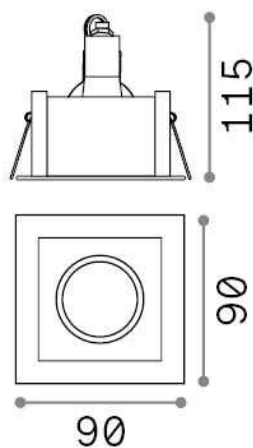

General info

Technical - Recessed lights

Ean	8021696083193
Item	FUNKY FI CROMO
Installation	Recessed lights
Guarantee	5 years
Gross weight	0.35 kg
Volume	0.0006 m ³

Technical info

Net weight	0.3 kg
Insulation class	II
Protection index	IP20
Compliance	CE
Operating temperature	0° ~ +40 °C
Dimmer	Determined by the light bulb
Power output	220-240 V AC
Power supply	Not required
Recessed specifications	80 x 68 - h. ≥ 130 , 3-25

Source info

Integrated source	Light bulb (not included)
Replaceable source	No
Power	GU10 max 1 x 50 W
Emission	Direct
Max consumption	-