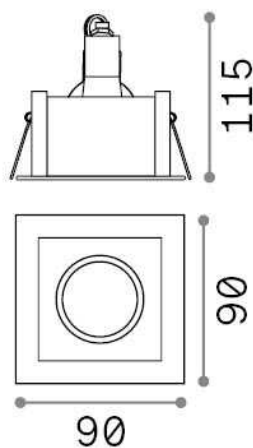

General info

Technical - Recessed lights

Ean	8021696243849
Item	FUNKY FI NERO
Installation	Recessed lights
Guarantee	5 years
Gross weight	0.35 kg
Volume	0.0006 m ³

Technical info

Net weight	0.3 kg
Insulation class	II
Protection index	IP20
Compliance	CE
Operating temperature	0° ~ +40 °C
Dimmer	Determined by the light bulb
Power output	220-240 V AC
Power supply	Not required
Recessed specifications	80 x 68 - h. ≥ 130 , 3-25

Source info

Integrated source	Light bulb (not included)
Replaceable source	No
Power	GU10 max 1 x 50 W
Emission	Direct
Max consumption	-