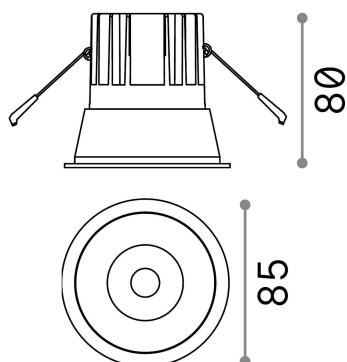

General info

Technical - Recessed lights

Ean	8021696192345
Item	GAME TRIM ROUND 11W 3000K BK GD
Installation	Recessed lights
Guarantee	5 years
Gross weight	0.4 kg
Volume	0.001634 m ³

Technical info

Net weight	0.35 kg
Insulation class	II
Protection index	IP20
Compliance	CE
Operating temperature	0° ~ +40 °C
Dimmer	NO, On-Off
Power output	220-240 V AC 50/60 Hz
Power supply	Separate, included Replaceable (by qualified operators only), electronic
Recessed specifications	Ø 75 - h. ≥ 150 , 3-40
Load resistance	IK06
Front protection index	IP40 [DO NOT COVER]
Accessories not included	Dimmable driver

Source info

Integrated source	Integrated LED module
Replaceable source	Replaceable (by qualified operators only)
Power	11 W
Emission	Direct
Max consumption	max 11,00 W
Features LED	LED COB CREE
CCT LED	3000 K
Duration LED (t. 25°C)	50000 h
CRI	> 80
Light beam	36°
UGR Maximum	< 19
Light beam flux	1100 lm
Useful light flux	940 lm
Photobiological risk	1