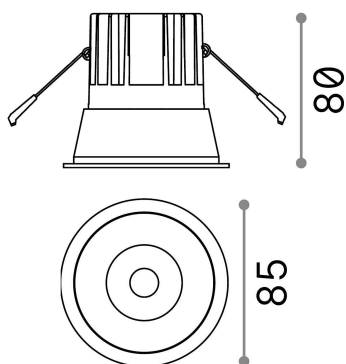

General info

Technical - Recessed lights

Ean	8021696192321
Item	GAME TRIM ROUND 11W 3000K BK SL
Installation	Recessed lights
Guarantee	5 years
Gross weight	0.4 kg
Volume	0.001634 m ³

Technical info

Net weight	0.35 kg
Insulation class	II
Protection index	IP20
Compliance	CE
Operating temperature	0° ~ +40 °C
Dimmer	NO, On-Off
Power output	220-240 V AC 50/60 Hz
Power supply	Separate, included Replaceable (by qualified operators only), electronic
Recessed specifications	Ø 75 - h. ≥ 150 , 3-40
Load resistance	IK06
Front protection index	IP40 [DO NOT COVER]
Accessories not included	Dimmable driver

Source info

Integrated source	Integrated LED module
Replaceable source	Replaceable (by qualified operators only)
Power	11 W
Emission	Direct
Max consumption	max 11,00 W
Features LED	LED COB CREE
CCT LED	3000 K
Duration LED (t. 25°C)	50000 h
CRI	> 80
Light beam	36°
UGR Maximum	< 19
Light beam flux	1100 lm
Useful light flux	1010 lm
Photobiological risk	1