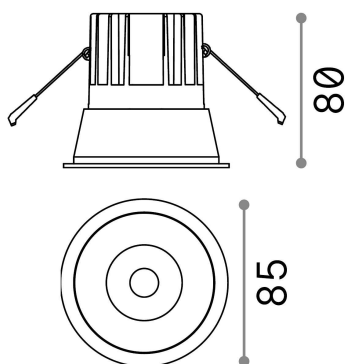

General info

Technical - Recessed lights

Ean	8021696192307
Item	GAME TRIM ROUND 11W 3000K WH GD
Installation	Recessed lights
Guarantee	5 years
Gross weight	0.4 kg
Volume	0.001634 m ³

Technical info

Net weight	0.35 kg
Insulation class	II
Protection index	IP20
Compliance	CE
Operating temperature	0° ~ +40 °C
Dimmer	NO, On-Off
Power output	220-240 V AC 50/60 Hz
Power supply	Separate, included Replaceable (by qualified operators only), electronic
Recessed specifications	Ø 75 - h. ≥ 150 , 3-40
Load resistance	IK06
Front protection index	IP40 [DO NOT COVER]
Accessories not included	Dimmable driver

Source info

Integrated source	Integrated LED module
Replaceable source	Replaceable (by qualified operators only)
Power	11 W
Emission	Direct
Max consumption	max 11,00 W
Features LED	LED COB CREE
CCT LED	3000 K
Duration LED (t. 25°C)	50000 h
CRI	> 80
Light beam	36°
UGR Maximum	< 19
Light beam flux	1100 lm
Useful light flux	940 lm
Photobiological risk	1