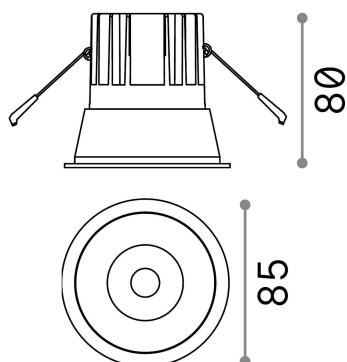

General info

Technical - Recessed lights

Ean	8021696267975
Item	GAME TRIM ROUND 11W 4000K WH WH
Installation	Recessed lights
Guarantee	5 years
Gross weight	0.4 kg
Volume	0.001634 m ³

Technical info

Net weight	0.35 kg
Insulation class	II
Protection index	IP20
Compliance	CE
Operating temperature	0° ~ +40 °C
Dimmer	NO, On-Off
Power output	220-240 V AC 50/60 Hz
Power supply	Separate, included Replaceable (by qualified operators only), electronic
Recessed specifications	Ø 75 - h. ≥ 150 , 3-40
Load resistance	IK06
Front protection index	IP40 [DO NOT COVER]
Accessories not included	Dimmable driver

Source info

Integrated source	Integrated LED module
Replaceable source	Replaceable (by qualified operators only)
Power	11 W
Emission	Direct
Max consumption	max 11,00 W
Features LED	LED COB CREE
CCT LED	4000 K
Duration LED (t. 25°C)	50000 h
CRI	> 80
Light beam	36°
UGR Maximum	< 19
Light beam flux	1250 lm
Useful light flux	1150 lm
Photobiological risk	2