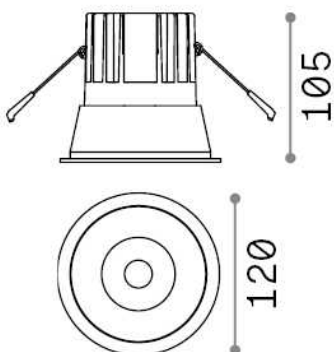

General info

Technical - Recessed lights

Ean	8021696273167
Item	GAME TRIM ROUND 20W 3000K BK BK
Installation	Recessed lights
Guarantee	5 years
Gross weight	0.98 kg
Volume	0.003328 m ³

Technical info

Net weight	0.66 kg
Insulation class	II
Protection index	IP20
Compliance	CE
Operating temperature	0° ~ +40 °C
Dimmer	NO, On-Off
Power output	220-240 V AC 50/60 Hz
Power supply	Separate, included Replaceable (by qualified operators only), electronic
Recessed specifications	Ø 110 - h. ≥ 150 , 3-35
Load resistance	IK06
Front protection index	IP40 [DO NOT COVER]
Accessories not included	Dimmable driver

Source info

Integrated source	Integrated LED module
Replaceable source	Replaceable (by qualified operators only)
Power	20 W
Emission	Direct
Max consumption	max 20,00 W
Features LED	LED COB CREE
CCT LED	3000 K
Duration LED (t. 25°C)	50000 h
CRI	> 90
SDCM	3
Light beam	24°
UGR Maximum	< 19
Light beam flux	2350 lm
Useful light flux	1760 lm
Photobiological risk	1