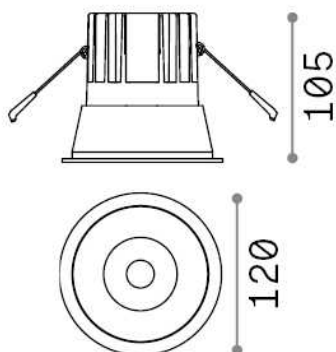

General info

Technical - Recessed lights

Ean	8021696273174
Item	GAME TRIM ROUND 20W 3000K WH WH
Installation	Recessed lights
Guarantee	5 years
Gross weight	0.98 kg
Volume	0.003328 m ³

Technical info

Net weight	0.66 kg
Insulation class	II
Protection index	IP20
Compliance	CE
Operating temperature	0° ~ +40 °C
Dimmer	NO, On-Off
Power output	220-240 V AC 50/60 Hz
Power supply	Separate, included Replaceable (by qualified operators only), electronic
Recessed specifications	Ø 110 - h. ≥ 150 , 3-35
Load resistance	IK06
Front protection index	IP40 [DO NOT COVER]
Accessories not included	Dimmable driver

Source info

Integrated source	Integrated LED module
Replaceable source	Replaceable (by qualified operators only)
Power	20 W
Emission	Direct
Max consumption	max 20,00 W
Features LED	LED COB CREE
CCT LED	3000 K
Duration LED (t. 25°C)	50000 h
CRI	> 90
SDCM	3
Light beam	24°
UGR Maximum	< 19
Light beam flux	2350 lm
Useful light flux	1850 lm
Photobiological risk	1