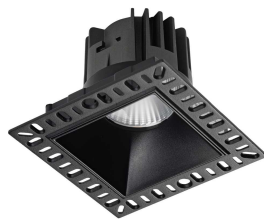

General info

Technical - Recessed lights

Ean	8021696319674
Item	GAME TRIMLESS SQUARE 11W 3000K BK
Installation	Recessed lights
Guarantee	5 years
Gross weight	0.41 kg
Volume	0.00115 m ³

Technical info

Net weight	0.3 kg
Insulation class	II
Protection index	IP20
Compliance	CE
Operating temperature	0° ~ +40 °C
Dimmer	NO, On-Off
Power output	220-240 V AC 50/60 Hz
Power supply	Separate, included Replaceable (by qualified operators only), electronic
Recessed specifications	75 x 75 - h. ≥ 110 , 12-40
Front protection index	IP40
Accessories not included	Dimmable driver

Source info

Integrated source	Integrated LED module
Replaceable source	Replaceable (by qualified operators only)
Power	11 W
Emission	Direct
Max consumption	max 11,00 W
Features LED	LED COB CREE
CCT LED	3000 K
Duration LED (t. 25°C)	50000 h
CRI	> 80
Light beam	36°
UGR Maximum	< 19
Light beam flux	1100 lm
Useful light flux	820 lm
Photobiological risk	1