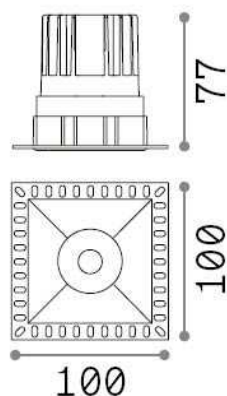

General info

Technical - Recessed lights

Ean	8021696319674
Item	GAME TRIMLESS SQUARE 11W 3000K BK
Installation	Recessed lights
Guarantee	5 years
Gross weight	0.41 kg
Volume	0.00115 m ³

Technical info

Net weight	0.3 kg
Insulation class	II
Protection index	IP20
Compliance	CE
Operating temperature	0° ~ +40 °C
Dimmer	NO, On-Off
Power output	220-240 V AC 50/60 Hz
Power supply	Separate, included Replaceable (by qualified operators only), electronic
Recessed specifications	75 x 75 - h. ≥ 110 , 12-40
Front protection index	IP40
Accessories not included	Dimmable driver

Source info

Integrated source	Integrated LED module
Replaceable source	Replaceable (by qualified operators only)
Power	11 W
Emission	Direct
Max consumption	max 11,00 W
Features LED	LED COB CREE
CCT LED	3000 K
Duration LED (t. 25°C)	50000 h
CRI	> 80
Light beam	36°
UGR Maximum	< 19
Light beam flux	1100 lm
Useful light flux	820 lm
Photobiological risk	1