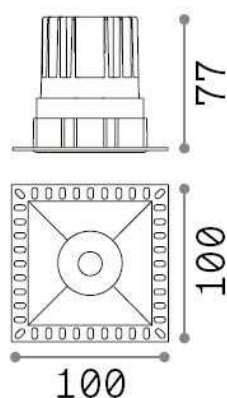

General info

Technical - Recessed lights

Ean	8021696319681
Item	GAME TRIMLESS SQUARE 11W 3000K WH
Installation	Recessed lights
Guarantee	5 years
Gross weight	0.41 kg
Volume	0.00115 m ³

Technical info

Net weight	0.3 kg
Insulation class	II
Protection index	IP20
Compliance	CE
Operating temperature	0° ~ +40 °C
Dimmer	NO, On-Off
Power output	220-240 V AC 50/60 Hz
Power supply	Separate, included Replaceable (by qualified operators only), electronic
Recessed specifications	75 x 75 - h. ≥ 110 , 12-40
Front protection index	IP40
Accessories not included	Dimmable driver

Source info

Integrated source	Integrated LED module
Replaceable source	Replaceable (by qualified operators only)
Power	11 W
Emission	Direct
Max consumption	max 11,00 W
Features LED	LED COB CREE
CCT LED	3000 K
Duration LED (t. 25°C)	50000 h
CRI	> 80
Light beam	36°
UGR Maximum	< 19
Light beam flux	1100 lm
Useful light flux	1010 lm
Photobiological risk	1