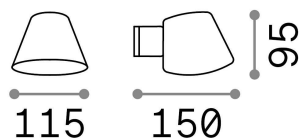

## Outdoor - Wall lamps

<b>Ean</b>	8021696213095
<b>Item</b>	GAS AP1 COFFEE
<b>Installation</b>	Wall lamps
<b>Guarantee</b>	5 years
<b>Gross weight</b>	0.4 kg
<b>Volume</b>	0.00198 m <sup>3</sup>

## Technical info

<b>Net weight</b>	0.32 kg
<b>Insulation class</b>	I
<b>Protection index</b>	IP43
<b>Compliance</b>	CE
<b>Operating temperature</b>	0° ~ +40 °C
<b>Dimmer</b>	Determined by the light bulb
<b>Power output</b>	220-240 V AC
<b>Power supply</b>	Not required