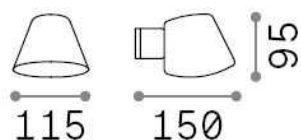

General info

Outdoor - Wall lamps

Ean	8021696322407
Item	GAS AP1 GRIGIO
Installation	Wall lamps
Guarantee	5 years
Gross weight	0.4 kg
Volume	0.00198 m ³

Technical info

Net weight	0.32 kg
Insulation class	I
Protection index	IP43
Compliance	CE
Operating temperature	0° ~ +40 °C
Dimmer	Determined by the light bulb
Power output	220-240 V AC
Power supply	Not required

Source info

Integrated source	Light bulb (not included)
Replaceable source	No
Power	GU10 max 1 x 28 W
Emission	Direct
Max consumption	-