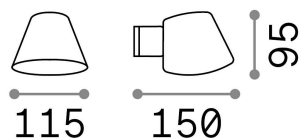

## Outdoor - Wall lamps

Ean	8021696020228
Item	GAS AP1 NERO
Installation	Wall lamps
Guarantee	5 years
Gross weight	0.4 kg
Volume	0.00198 m <sup>3</sup>

## Technical info

Net weight	0.32 kg
Insulation class	I
Protection index	IP43
Compliance	CE
Operating temperature	0° ~ +40 °C
Dimmer	Determined by the light bulb
Power output	220-240 V AC
Power supply	Not required