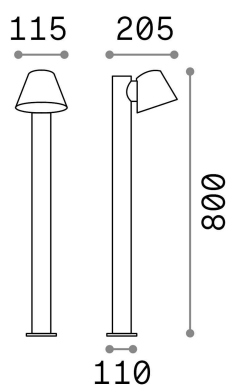

General info

Outdoor - Floor lamps

Ean	8021696139470
Item	GAS PT1 ANTRACITE
Installation	Floor lamps
Guarantee	5 years
Gross weight	2.11 kg
Volume	0.021648 m ³

Technical info

Net weight	1.79 kg
Insulation class	I
Protection index	IP43
Compliance	CE
Operating temperature	0° ~ +40 °C
Dimmer	Determined by the light bulb
Power output	220-240 V AC
Power supply	Not required

Source info

Integrated source	Light bulb (not included)
Replaceable source	No
Power	GU10 max 1 x 35 W
Emission	Direct
Max consumption	-