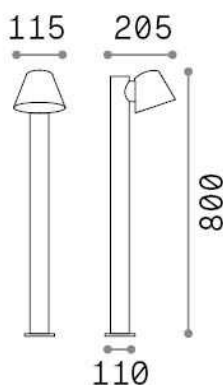

General info

Outdoor - Floor lamps

Ean	8021696322421
Item	GAS PT1 NERO
Installation	Floor lamps
Guarantee	5 years
Gross weight	2.11 kg
Volume	0.021648 m ³

Technical info

Net weight	1.79 kg
Insulation class	I
Protection index	IP43
Compliance	CE
Operating temperature	0° ~ +40 °C
Dimmer	Determined by the light bulb
Power output	220-240 V AC
Power supply	Not required

Source info

Integrated source	Light bulb (not included)
Replaceable source	No
Power	GU10 max 1 x 35 W
Emission	Direct
Max consumption	-