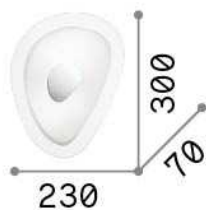

Source info

Integrated source	Light bulb (not included)
Replaceable source	No
Power	E27 max 2 x 60 W
Emission	Diffuse
Max consumption	-