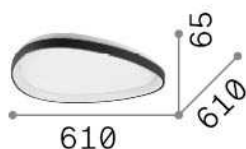

General info

Indoor - Ceiling lamps

Ean	8021696328942
Item	GEMINI PL D061 DALI/PUSH BIANCO
Installation	Ceiling lamps
Guarantee	5 years
Gross weight	4.81 kg
Volume	0.0507 m ³

Technical info

Net weight	3.2 kg
Insulation class	II
Protection index	IP20
Compliance	CE
Operating temperature	0° ~ +40 °C
Dimmer	1, DALI / Push
Power output	220-240 V AC 50/60 Hz
Power supply	In-built, included Replaceable (by qualified operators only), electronic

Source info

Integrated source	Integrated LED module
Replaceable source	Replaceable (by qualified operators only)
Power	27 W
Emission	Direct
Max consumption	max 27,00 W
Features LED	LED SMD
CCT LED	3000 K
Duration LED (t. 25°C)	30000 h
CRI	> 80
Light beam	-
Light beam flux	3650 lm
Useful light flux	1800 lm
Photobiological risk	2
Standby power	< 0.50 W