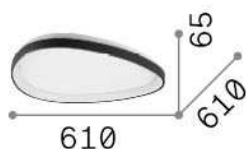

General info

Indoor - Ceiling lamps

Ean	8021696328966
Item	GEMINI PL D061 DALI/PUSH OTTONE
Installation	Ceiling lamps
Guarantee	5 years
Gross weight	4.81 kg
Volume	0.0507 m ³

Technical info

Net weight	3.2 kg
Insulation class	II
Protection index	IP20
Compliance	CE
Operating temperature	0° ~ +40 °C
Dimmer	1, DALI / Push
Power output	220-240 V AC 50/60 Hz
Power supply	In-built, included Replaceable (by qualified operators only), electronic

Source info

Integrated source	Integrated LED module
Replaceable source	Replaceable (by qualified operators only)
Power	27 W
Emission	Direct
Max consumption	max 27,00 W
Features LED	LED SMD
CCT LED	3000 K
Duration LED (t. 25°C)	30000 h
CRI	> 80
Light beam	-
Light beam flux	3650 lm
Useful light flux	1640 lm
Photobiological risk	2
Standby power	< 0.50 W