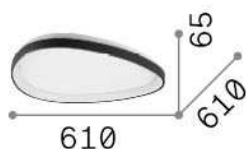

General info

Indoor - Ceiling lamps

Ean	8021696328041
Item	GEMINI PL D061 ON-OFF BIANCO
Installation	Ceiling lamps
Guarantee	5 years
Gross weight	4.71 kg
Volume	0.0507 m ³

Technical info

Net weight	3.1 kg
Insulation class	II
Protection index	IP20
Compliance	CE
Operating temperature	0° ~ +40 °C
Dimmer	NO, On-Off
Power output	220-240 V AC 50/60 Hz
Power supply	In-built, included Replaceable (by qualified operators only), electronic

Source info

Integrated source	Integrated LED module
Replaceable source	Replaceable (by qualified operators only)
Power	29 W
Emission	Direct
Max consumption	max 29,00 W
Features LED	LED SMD
CCT LED	3000 K
Duration LED (t. 25°C)	30000 h
CRI	> 80
Light beam	-
Light beam flux	3850 lm
Useful light flux	1900 lm
Photobiological risk	2