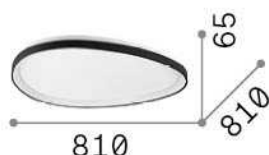

General info

Indoor - Ceiling lamps

Ean	8021696328072
Item	GEMINI PL D081 ON-OFF BIANCO
Installation	Ceiling lamps
Guarantee	5 years
Gross weight	7.55 kg
Volume	0.088752 m ³

Technical info

Net weight	4.55 kg
Insulation class	II
Protection index	IP20
Compliance	CE
Operating temperature	0° ~ +40 °C
Dimmer	NO, On-Off
Power output	220-240 V AC 50/60 Hz
Power supply	In-built, included Replaceable (by qualified operators only), electronic

Source info

Integrated source	Integrated LED module
Replaceable source	Replaceable (by qualified operators only)
Power	41 W
Emission	Direct
Max consumption	max 41,00 W
Features LED	LED SMD
CCT LED	3000 K
Duration LED (t. 25°C)	30000 h
CRI	> 80
Light beam	-
Light beam flux	5400 lm
Useful light flux	2630 lm
Photobiological risk	2