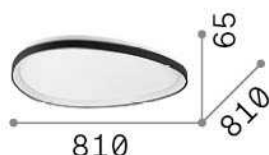

General info

Indoor - Ceiling lamps

Ean	8021696328096
Item	GEMINI PL D081 ON-OFF OTTONE
Installation	Ceiling lamps
Guarantee	5 years
Gross weight	7.55 kg
Volume	0.088752 m ³

Technical info

Net weight	4.55 kg
Insulation class	II
Protection index	IP20
Compliance	CE
Operating temperature	0° ~ +40 °C
Dimmer	NO, On-Off
Power output	220-240 V AC 50/60 Hz
Power supply	In-built, included Replaceable (by qualified operators only), electronic

Source info

Integrated source	Integrated LED module
Replaceable source	Replaceable (by qualified operators only)
Power	41 W
Emission	Direct
Max consumption	max 41,00 W
Features LED	LED SMD
CCT LED	3000 K
Duration LED (t. 25°C)	30000 h
CRI	> 80
Light beam	-
Light beam flux	5400 lm
Useful light flux	2350 lm
Photobiological risk	2