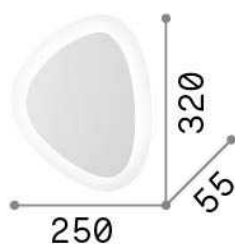

General info

Indoor - Wall lamps

Ean	8021696196206
Item	GINGLE AP D32
Installation	Wall lamps
Guarantee	5 years
Gross weight	1.52 kg
Volume	0.01392 m ³

Technical info

Net weight	1 kg
Insulation class	II
Protection index	IP20
Compliance	CE
Operating temperature	0° ~ +40 °C
Dimmer	NO, On-Off
Power output	220-240 V AC 50/60 Hz
Power supply	In-built, included Replaceable (by qualified operators only), electronic
Load resistance	IK05

Source info

Integrated source	Integrated LED module
Replaceable source	Replaceable (by qualified operators only)
Power	LED 26 W
Emission	Diffuse
Max consumption	max 26,00 W
Features LED	LED SMD
CCT LED	3000 K
Duration LED (t. 25°C)	30000 h
CRI	> 80
SDCM	3
Light beam flux	1700 lm
Useful light flux	1580 lm
Bulb included	1 - E14 OLIVA 4W 3000K CRI80 SATIN