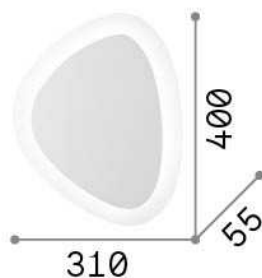

General info

Indoor - Wall lamps

Ean	8021696196220
Item	GINGLE AP D40
Installation	Wall lamps
Guarantee	5 years
Gross weight	2.44 kg
Volume	0.023276 m ³

Technical info

Net weight	1.54 kg
Insulation class	II
Protection index	IP20
Compliance	CE
Operating temperature	0° ~ +40 °C
Dimmer	NO, On-Off
Power output	220-240 V AC 50/60 Hz
Power supply	In-built, included Replaceable (by qualified operators only), electronic
Load resistance	IK05

Source info

Integrated source	Integrated LED module
Replaceable source	Replaceable (by qualified operators only)
Power	LED 35 W
Emission	Diffuse
Max consumption	max 35,00 W
Features LED	LED SMD
CCT LED	3000 K
Duration LED (t. 25°C)	30000 h
CRI	> 80
SDCM	3
Light beam flux	2150 lm
Useful light flux	2040 lm
Bulb included	1 - E14 OLIVA 4W 3000K CRI80 SATIN