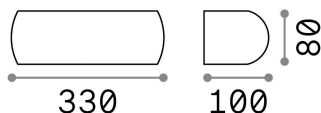

## Outdoor - Wall lamps

<b>Ean</b>	8021696092195
<b>Item</b>	GIOVE AP1 BIANCO
<b>Installation</b>	Wall lamps
<b>Guarantee</b>	5 years
<b>Gross weight</b>	1.1 kg
<b>Volume</b>	0.00408 m <sup>3</sup>

## Technical info

<b>Net weight</b>	0.9 kg
<b>Insulation class</b>	I
<b>Protection index</b>	IP54
<b>Compliance</b>	CE
<b>Operating temperature</b>	-15° ~ +45 °C
<b>Dimmer</b>	Determined by the light bulb
<b>Power output</b>	220-240 V AC
<b>Power supply</b>	Not required