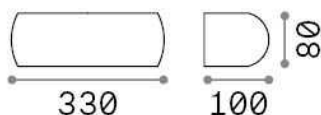

General info

Outdoor - Wall lamps

Ean	8021696322605
Item	GIOVE AP1 GRIGIO
Installation	Wall lamps
Guarantee	5 years
Gross weight	1.1 kg
Volume	0.00408 m ³

Technical info

Net weight	0.9 kg
Insulation class	I
Protection index	IP54
Compliance	CE
Operating temperature	-15° ~ +45 °C
Dimmer	Determined by the light bulb
Power output	220-240 V AC
Power supply	Not required

Source info

Integrated source	Light bulb (not included)
Replaceable source	No
Power	E27 max 1 x 60 W
Emission	Direct + Indirect
Max consumption	-
Bulb included	1 - E14 OLIVA 4W 3000K CRI80 SATIN