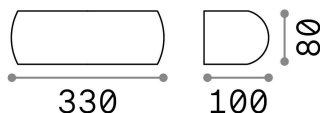

General info

Outdoor - Wall lamps

Ean	8021696092201
Item	GIOVE AP1 NERO
Installation	Wall lamps
Guarantee	5 years
Gross weight	1.1 kg
Volume	0.00408 m ³

Technical info

Net weight	0.9 kg
Insulation class	I
Protection index	IP54
Compliance	CE
Operating temperature	-15° ~ +45 °C
Dimmer	Determined by the light bulb
Power output	220-240 V AC
Power supply	Not required

Source info

Integrated source	Light bulb (not included)
Replaceable source	No
Power	E27 max 1 x 60 W
Emission	Direct + Indirect
Max consumption	-