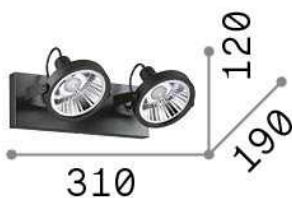

### Indoor - Ceiling lamps

<b>Ean</b>	8021696200200
<b>Item</b>	GLIM PL2 BIANCO
<b>Installation</b>	Ceiling lamps
<b>Guarantee</b>	5 years
<b>Gross weight</b>	1.08 kg
<b>Volume</b>	0.007394 m <sup>3</sup>

## Technical info

<b>Net weight</b>	0.89 kg
<b>Insulation class</b>	I
<b>Protection index</b>	IP20
<b>Compliance</b>	CE
<b>Operating temperature</b>	0° ~ +40 °C
<b>Dimmer</b>	Determined by the light bulb
<b>Power output</b>	220-240 V AC
<b>Power supply</b>	Not required
<b>Adjustability</b>	YES