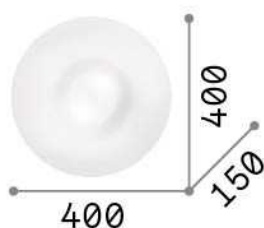

Source info

Integrated source	Light bulb (not included)
Replaceable source	No
Power	E27 max 2 x 60 W
Emission	Diffuse
Max consumption	-