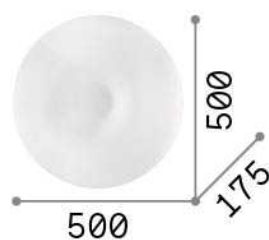

General info

Indoor - Ceiling lamps

Ean	8021696019758
Item	GLORY PL3 D50
Installation	Ceiling lamps
Guarantee	5 years
Gross weight	4.44 kg
Volume	0.074412 m ³

Technical info

Net weight	3.41 kg
Insulation class	I
Protection index	IP20
Compliance	CE
Operating temperature	0° ~ +40 °C
Dimmer	Determined by the light bulb
Power output	220-240 V AC
Power supply	Not required