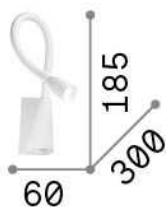

General info

Indoor - Wall lamps

Ean	8021696142708
Item	GOOSE AP BIANCO
Installation	Wall lamps
Guarantee	5 years
Gross weight	0.55 kg
Volume	0.00401 m ³

Technical info

Net weight	0.43 kg
Insulation class	I
Protection index	IP20
Compliance	CE
Operating temperature	0° ~ +40 °C
Dimmer	NO, On-Off
Power output	220-240 V AC 50/60 Hz Integrated switch button
Power supply	In-built, included Replaceable (by qualified operators only), electronic
Adjustability	YES

Source info

Integrated source	Integrated LED module
Replaceable source	No
Power	LED 3 W
Emission	Direct
Max consumption	max 3,00 W
Features LED	LED SMD
CCT LED	3000 K
Duration LED (t. 25°C)	30000 h
CRI	> 80
Light beam flux	200 lm
Useful light flux	130 lm
Bulb included	1 - E14 OLIVA 4W 3000K CRI80 SATIN