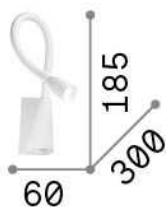

General info

Indoor - Wall lamps

Ean	8021696142692
Item	GOOSE AP NERO
Installation	Wall lamps
Guarantee	5 years
Gross weight	0.55 kg
Volume	0.00401 m ³

Technical info

Net weight	0.43 kg
Insulation class	I
Protection index	IP20
Compliance	CE
Operating temperature	0° ~ +40 °C
Dimmer	NO, On-Off
Power output	220-240 V AC 50/60 Hz Integrated switch button
Power supply	In-built, included Replaceable (by qualified operators only), electronic
Adjustability	YES

Source info

Integrated source	Integrated LED module
Replaceable source	No
Power	LED 3 W
Emission	Direct
Max consumption	max 3,00 W
Features LED	LED SMD
CCT LED	3000 K
Duration LED (t. 25°C)	30000 h
CRI	> 80
Light beam flux	200 lm
Useful light flux	130 lm
Bulb included	1 - E14 OLIVA 4W 3000K CRI80 SATIN