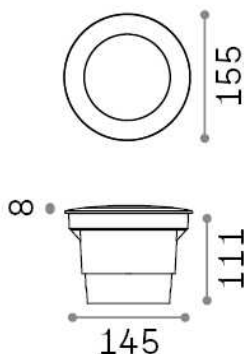

## Outdoor - Recessed lights

<b>Ean</b>	8021696120324
<b>Item</b>	GRAVITY PT ROUND BIG
<b>Installation</b>	Recessed lights
<b>Guarantee</b>	5 years
<b>Gross weight</b>	0.77 kg
<b>Volume</b>	0.00431 m <sup>3</sup>

## Technical info

<b>Net weight</b>	0.67 kg
<b>Insulation class</b>	II
<b>Protection index</b>	IP67
<b>Compliance</b>	CE
<b>Operating temperature</b>	-15° ~ +45 °C
<b>Dimmer</b>	Determined by the light bulb
<b>Power output</b>	220-240 V AC
<b>Power supply</b>	Not required
<b>Load resistance</b>	IK10