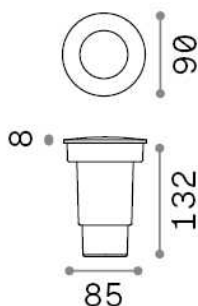

## Outdoor - Recessed lights

<b>Ean</b>	8021696120249
<b>Item</b>	GRAVITY PT ROUND SMALL
<b>Installation</b>	Recessed lights
<b>Guarantee</b>	5 years
<b>Gross weight</b>	0.32 kg
<b>Volume</b>	0.001945 m <sup>3</sup>

## Technical info

<b>Net weight</b>	0.27 kg
<b>Insulation class</b>	II
<b>Protection index</b>	IP67
<b>Compliance</b>	CE
<b>Operating temperature</b>	-15° ~ +45 °C
<b>Dimmer</b>	Determined by the light bulb
<b>Power output</b>	220-240 V AC
<b>Power supply</b>	Not required
<b>Load resistance</b>	IK10

## Source info

<b>Integrated source</b>	Light bulb (included, settable CCT 2700 / 4000 K)
<b>Replaceable source</b>	Replaceable
<b>Power</b>	GU10 max 1 x 6 W
<b>Emission</b>	Direct
<b>Max consumption</b>	-
<b>Bulb included</b>	1 - E14 OLIVA 4W 3000K CRI80 SATIN