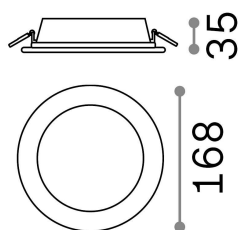

General info

Technical - Recessed lights

Ean	8021696124001
Item	GROOVE FI 20W SQUARE 3000K
Installation	Recessed lights
Guarantee	5 years
Gross weight	0.62 kg
Volume	0.00234 m ³

Technical info

Net weight	0.54 kg
Insulation class	II
Protection index	IP20
Compliance	CE
Operating temperature	0° ~ +40 °C
Dimmer	NO, On-Off
Power output	220-240 V AC 50/60 Hz
Power supply	Separate, included Replaceable (by qualified operators only), electronic
Recessed specifications	150 x 150 - h. ≥ 60 , 7-15

Source info

Integrated source	Integrated LED module
Replaceable source	Replaceable (by qualified operators only)
Power	20 W
Emission	Direct
Max consumption	max 20,00 W
Features LED	LED SMD
CCT LED	3000 K
Duration LED (t. 25°C)	30000 h
CRI	> 80
Light beam	110°
Light beam flux	2450 lm
Useful light flux	1500 lm
Photobiological risk	1