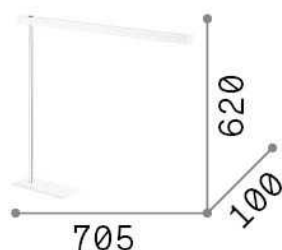

General info

Indoor - Table lamps

Ean	8021696147642
Item	GRU TL BIANCO
Installation	Table lamps
Guarantee	5 years
Gross weight	2.56 kg
Volume	0.008424 m ³

Technical info

Net weight	2.22 kg
Insulation class	II
Protection index	IP20
Compliance	CE
Operating temperature	0° ~ +40 °C
Dimmer	NO, On-Off
Power output	220-240 V AC 50/60 Hz Integrated switch button
Power supply	In-built, included Replaceable, electronic
Adjustability	YES

Source info

Integrated source	Integrated LED module
Replaceable source	No
Power	LED 6,3 W
Emission	Direct
Max consumption	max 6,30 W
Features LED	LED SMD
CCT LED	3000 K
Duration LED (t. 25°C)	15000 h
CRI	> 80
Light beam flux	400 lm
Useful light flux	320 lm
Photobiological risk	EXEMPT
Bulb included	1 - E14 OLIVA 4W 3000K CRI80 SATIN