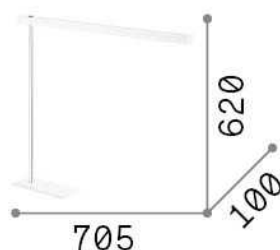

General info

Indoor - Table lamps

Ean	8021696147659
Item	GRU TL NERO
Installation	Table lamps
Guarantee	5 years
Gross weight	2.56 kg
Volume	0.008424 m ³

Technical info

Net weight	2.22 kg
Insulation class	II
Protection index	IP20
Compliance	CE
Operating temperature	0° ~ +40 °C
Dimmer	NO, On-Off
Power output	220-240 V AC 50/60 Hz Integrated switch button
Power supply	In-built, included Replaceable, electronic
Adjustability	YES

Source info

Integrated source	Integrated LED module
Replaceable source	No
Power	LED 6,3 W
Emission	Direct
Max consumption	max 6,30 W
Features LED	LED SMD
CCT LED	3000 K
Duration LED (t. 25°C)	15000 h
CRI	> 80
Light beam flux	400 lm
Useful light flux	320 lm
Photobiological risk	EXEMPT
Bulb included	1 - E14 OLIVA 4W 3000K CRI80 SATIN