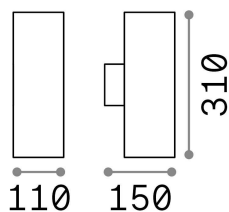

General info

Outdoor - Wall lamps

Ean	8021696163611
Item	GUN AP2 BIG COFFEE
Installation	Wall lamps
Guarantee	5 years
Gross weight	1.75 kg
Volume	0.007109 m ³

Technical info

Net weight	1.35 kg
Insulation class	I
Protection index	IP54
Compliance	CE
Operating temperature	-15° ~ +45 °C
Dimmer	Determined by the light bulb
Power output	220-240 V AC
Power supply	Not required

Source info

Integrated source	Light bulb (not included)
Replaceable source	No
Power	E27 max 2 x 60 W
Emission	Direct + Indirect
Max consumption	-